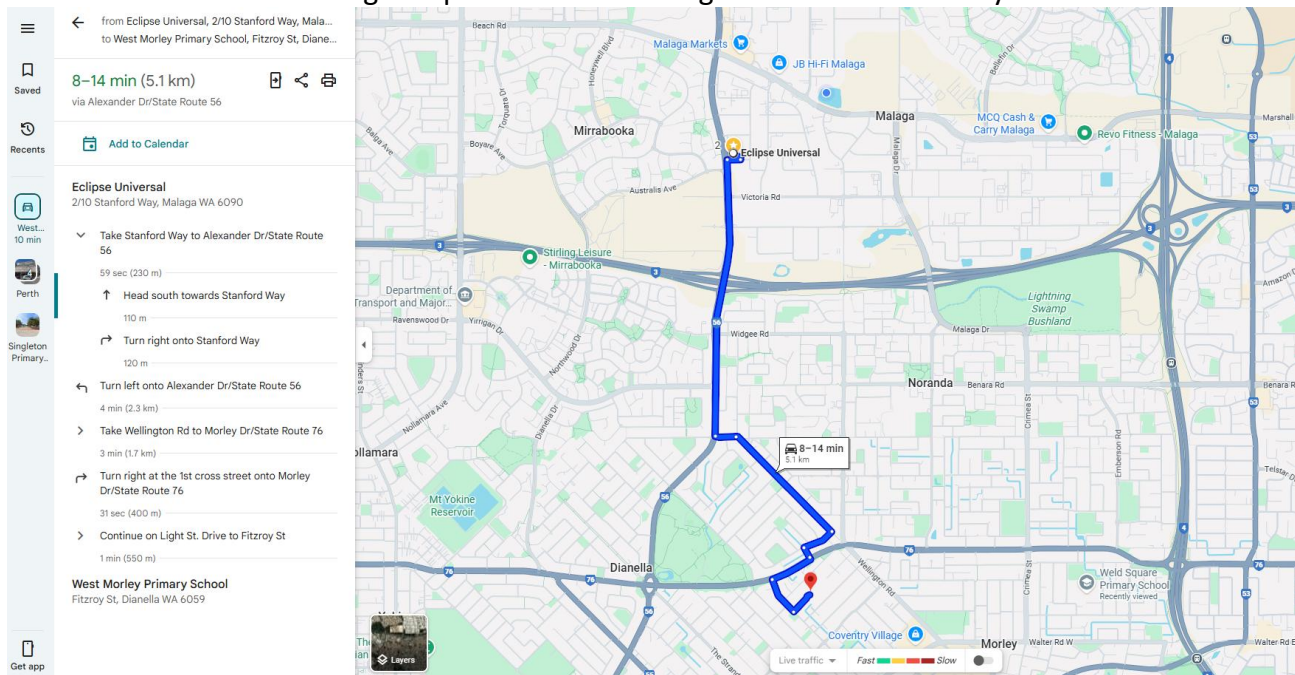

## Hello Parents and Carers

Welcome to Eclipse Universal!

If you are visiting us, we have provided some handy information below which should assist you further.

Our office is located at:

**Unit 2/10 Stanford Way, Malaga WA 6090**

We are open 8.30am – 4.30pm Mondays to Friday

Our store can be accessed via GPS applications like Google Maps or Waze.

**Simply search “Eclipse Universal” and you should be able to find us!**

Please also see below a rough map outline of how to get to our store directly from the school: